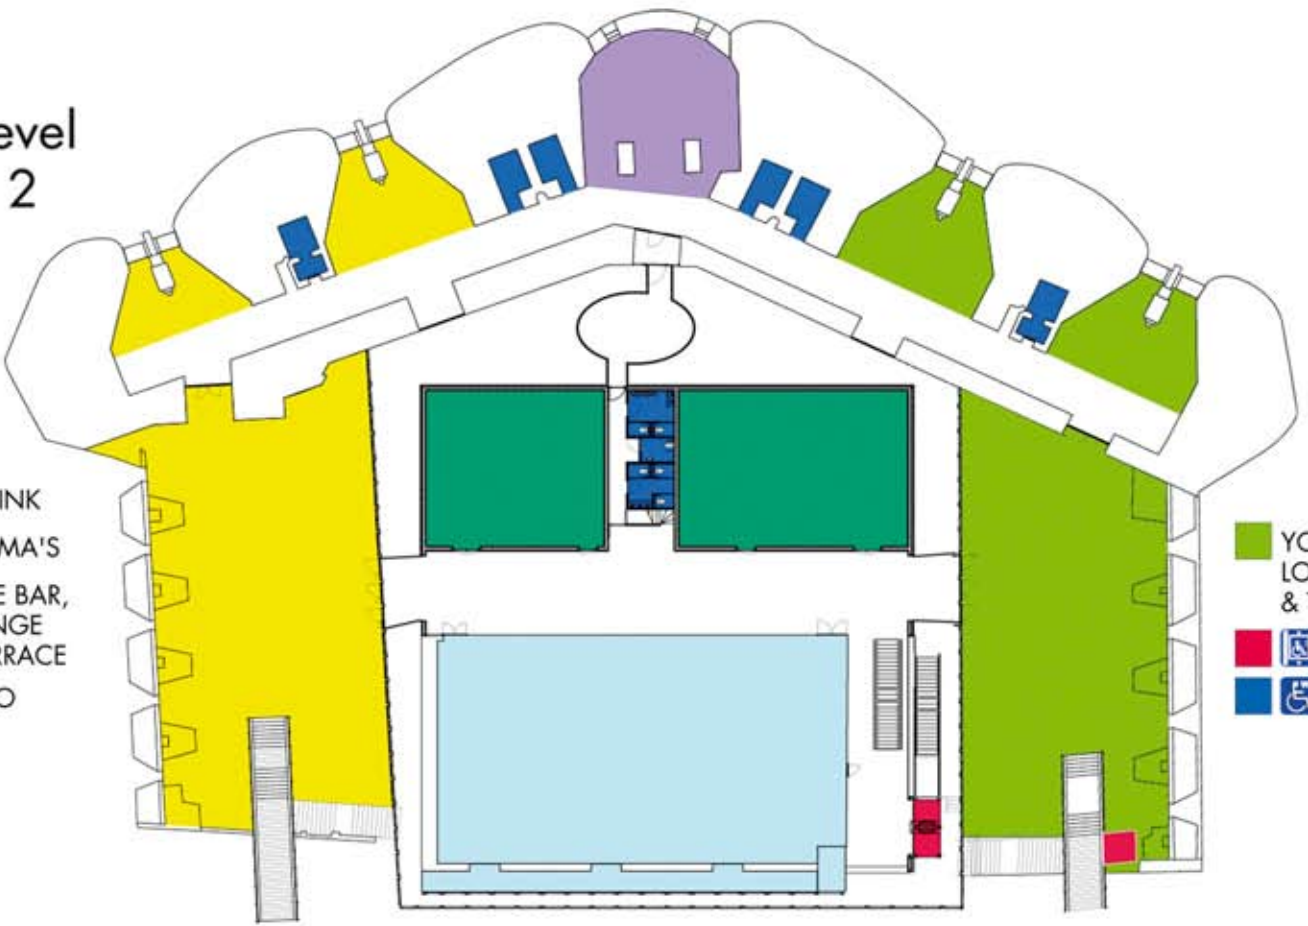

Level 2

- ICE RINK
- CINEMA'S
- WINE BAR, LOUNGE & TERRACE
- DISCO

- YOUTH BAR, LOUNGE & TERRACE
- LIFTS
- TOILETS

LINE WALL ROAD ENTRANCE Level 1

- LIFTS
- TOILETS
- DISABLED ENTRANCE

Ground Floor

- BOWLING ALLEY & BAR
- INTERNET LOUNGE
- AMUSEMENT GAMES & POOL ROOMS
- MANAGERS OFFICE & RECEPTION

- LOCKER ROOM
- CAFETERIA BAR & RESTAURANT
- LIFTS
- TOILETS