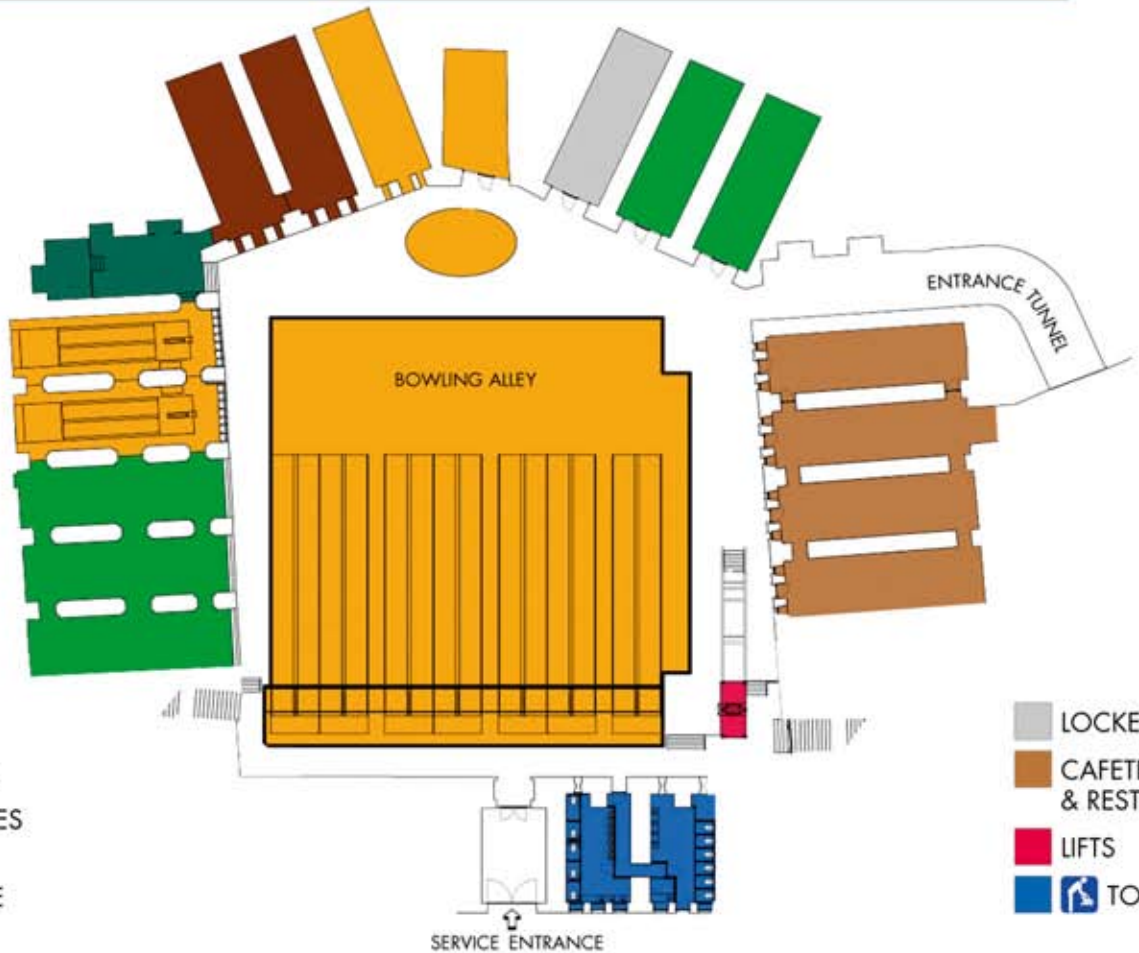

Level 2

- ICE RINK
- CINEMA'S
- WINE BAR, LOUNGE & TERRACE
- DISCO

- YOUTH BAR, LOUNGE & TERRACE
- LIFTS
- TOILETS

LINE WALL ROAD ENTRANCE Level 1

- LIFTS
- TOILETS
- DISABLED ENTRANCE

Ground Floor

- BOWLING ALLEY & BAR
- INTERNET LOUNGE
- AMUSEMENT GAMES & POOL ROOMS
- MANAGERS OFFICE & RECEPTION

- LOCKER ROOM
- CAFETERIA BAR & RESTAURANT
- LIFTS
- TOILETS